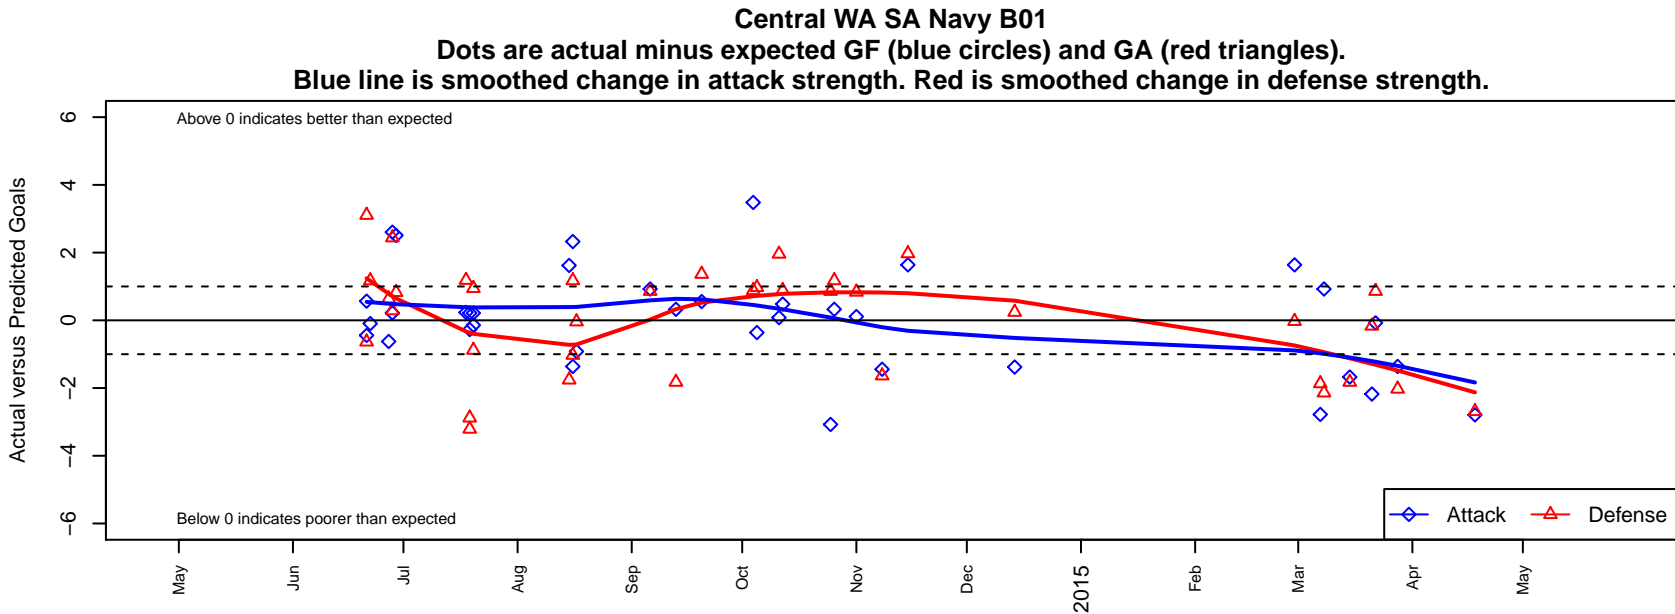

Central WA SA Navy B01

Central WA Soccer Academy
 Yakima, WA
 B01 total strength=882
 attack=2.13 defense=0.83
 fall league = PSPL Classic 1 U13,
 spr league = Spr PSPL SuperLeague 2 U13
 notes= Dauer 2013, 2014

**attack and defense variance (black dot)
relative to other teams
and top 10 in region**

**attack and defense rating
relative to others at age
and all opponents in last 13 months**

Performance relative to 13 month average