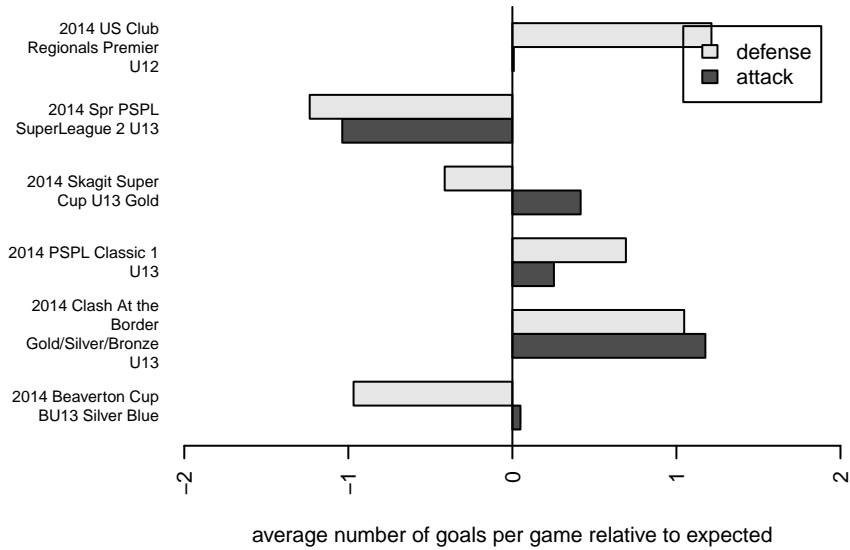

Central WA SA Navy B01

Central WA Soccer Academy
 Yakima, WA
 B01 total strength=882
 attack=2.13 defense=0.83
 fall league = PSPL Classic 1 U13,
 spr league = Spr PSPL SuperLeague 2 U13
 notes= Dauer 2013, 2014

alt names used:
 CSC Storm U13 Boys Navy
 CWSA B01 Navy Dauer
 CWSA B01 Navy Dauer
 CWSA 01 DAUER NAVY
 CWSA B'01 NAVY
 CWSA B01 Navy Dauer
 CWSA B01 Navy Dauer

Venues played:
 2013 WA Cup BU12 Gold/Silver U12
 2014 US Club Regionals Premier U12
 2014 Clash At the Border Gold/Silver/Bronze U
 2014 Beaverton Cup BU13 Silver Blue
 2014 Skagit Super Cup U13 Gold
 2014 PSPL Classic 1 U13
 2014 PSPL Classic-WSPL U13
 2014 Spr PSPL SuperLeague 2 U13

**attack and defense variance (black dot)
relative to other teams
and top 10 in region**

**attack and defense rating
relative to others at age
and all opponents in last 13 months**

Performance relative to 13 month average