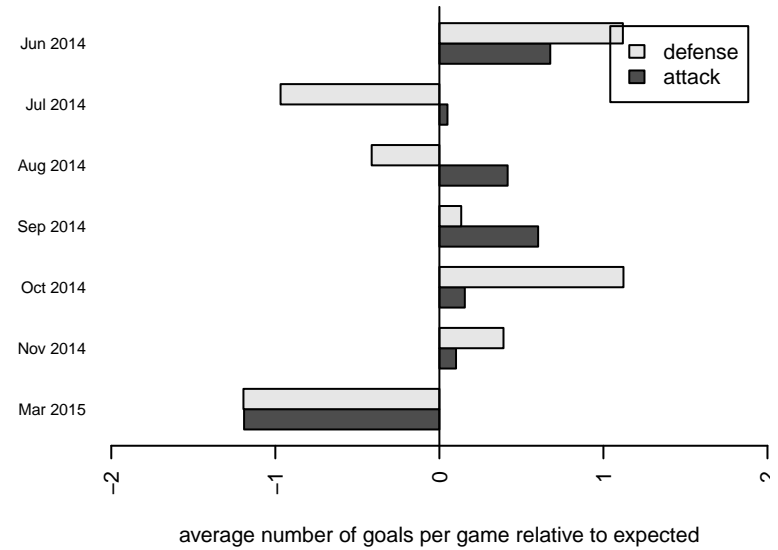

Performance relative to 13 month average