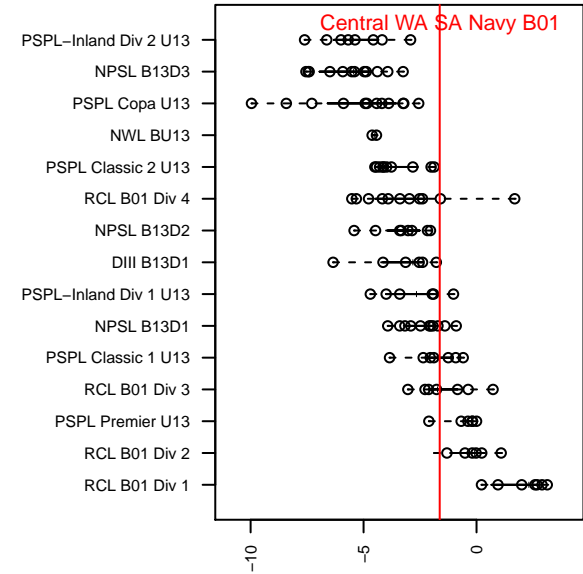

Central WA SA Navy B01

Central WA Soccer Academy
 Yakima, WA
 B01 total strength=882
 attack=2.13 defense=0.83
 fall league = PSPL Classic 1 U13,
 spr league = Spr PSPL SuperLeague 2 U13
 notes= Dauer 2013, 2014

alt names used:
 CSC Storm U13 Boys Navy
 CWSA B01 Navy Dauer
 CWSA B01 Navy Dauer
 CWSA 01 DAUER NAVY
 CWSA B'01 NAVY
 CWSA B01 Navy Dauer
 CWSA B01 Navy Dauer

Venues played:
 2013 WA Cup BU12 Gold/Silver U12
 2014 US Club Regionals Premier U12
 2014 Clash At the Border Gold/Silver/Bronze U
 2014 Beaverton Cup BU13 Silver Blue
 2014 Skagit Super Cup U13 Gold
 2014 PSPL Classic 1 U13
 2014 PSPL Classic-WSPL U13
 2014 Spr PSPL SuperLeague 2 U13

**attack and defense variance (black dot)
relative to other teams
and top 10 in region**

**attack and defense rating
relative to others at age
and all opponents in last 13 months**

Performance relative to 13 month average